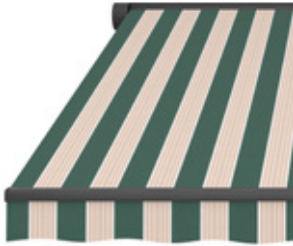

Rapport: 20 cm (7,87")

Docril

FANTASY

Green Verde

Citel®
outdoor performance
fabrics manufacturer

Fantasy

Docril 00362
Geometric Forest Rye

Rapport: 24 cm (9,45")