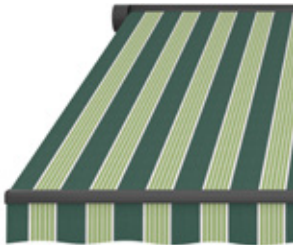

NEW

Docril 00373
Geometric Forest Green

Rapport: 24 cm (9,45")